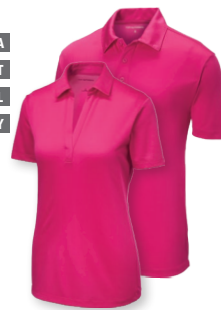

PORT AUTHORITY® SILK TOUCH™ PERFORMANCE POLO

$13.98

K540 **A**
TLK540 **T**
L540 **L**
Y540 **Y**