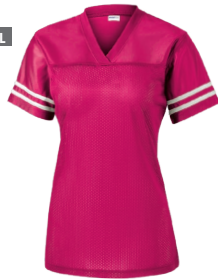

SPORT-TEK® LADIES POSICHARGE® REPLICA JERSEY

$13.98

LST307 **L**