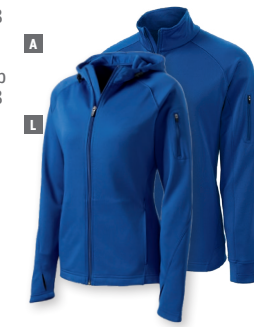

SPORT-TEK® TECH FLEECE 1/4-ZIP PULLOVER

$43.98
F247 **A**
Full-Zip
$45.98
L248 **L**