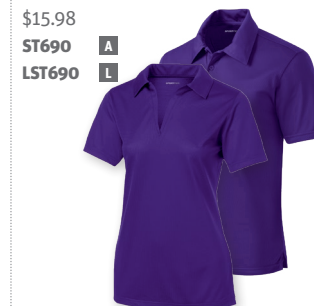

SPORT-TEK® POSICHARGE® ACTIVE TEXTURED POLO